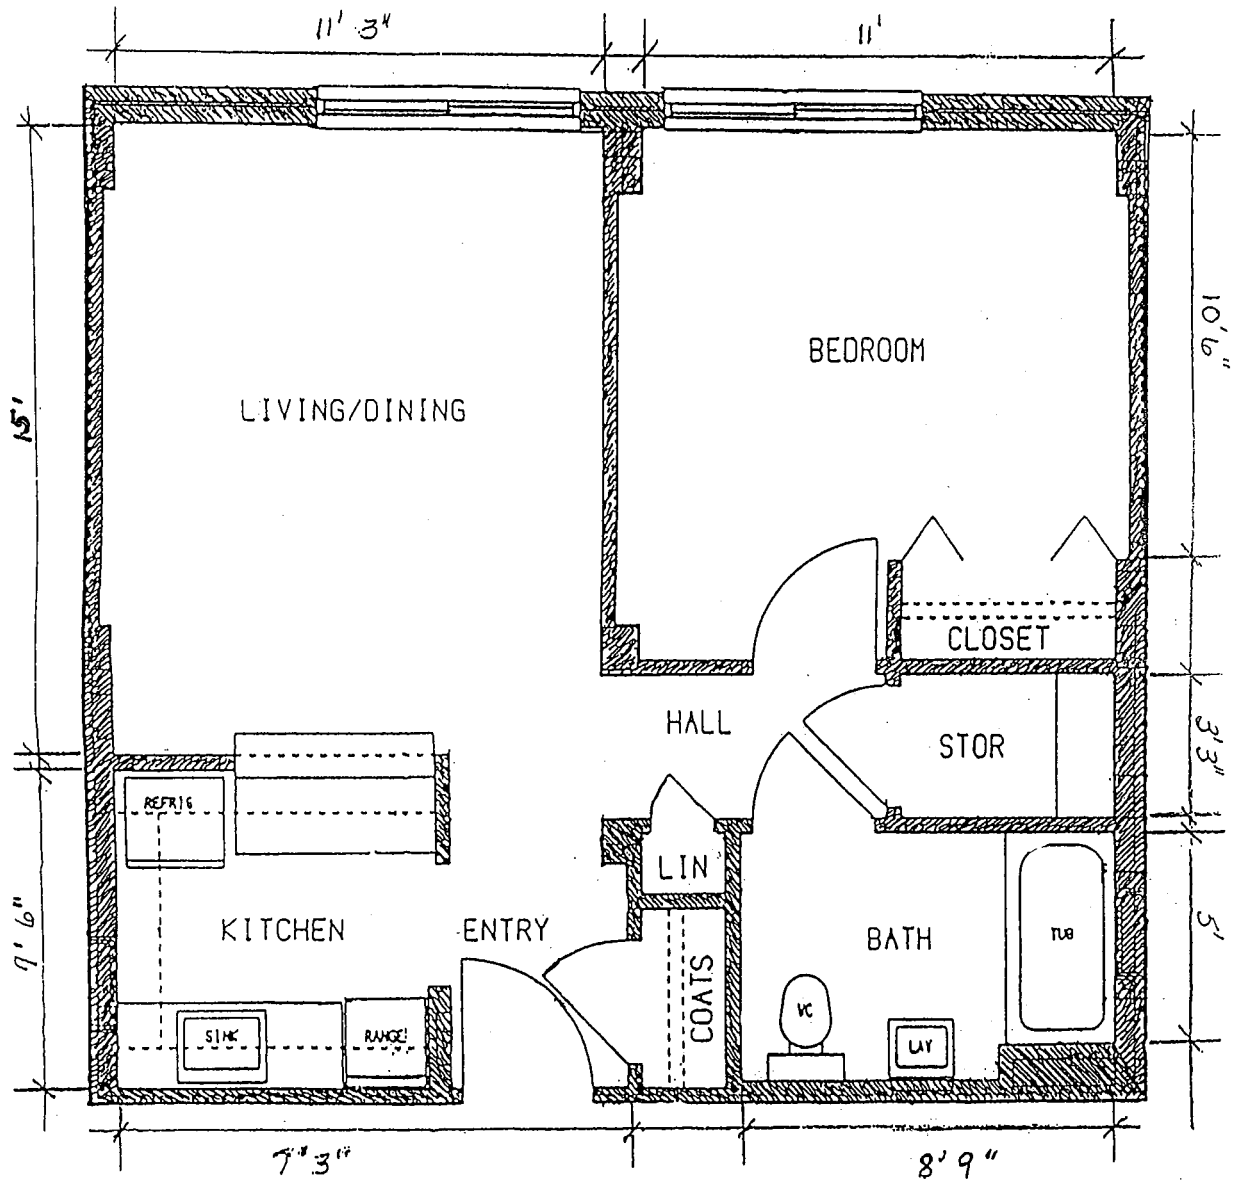

EPISCOPAL PLACE II - One bedroom apartments are 504 square feet. Apartments with accessible features for the mobility impaired are 508 square feet.

REGULAR UNIT